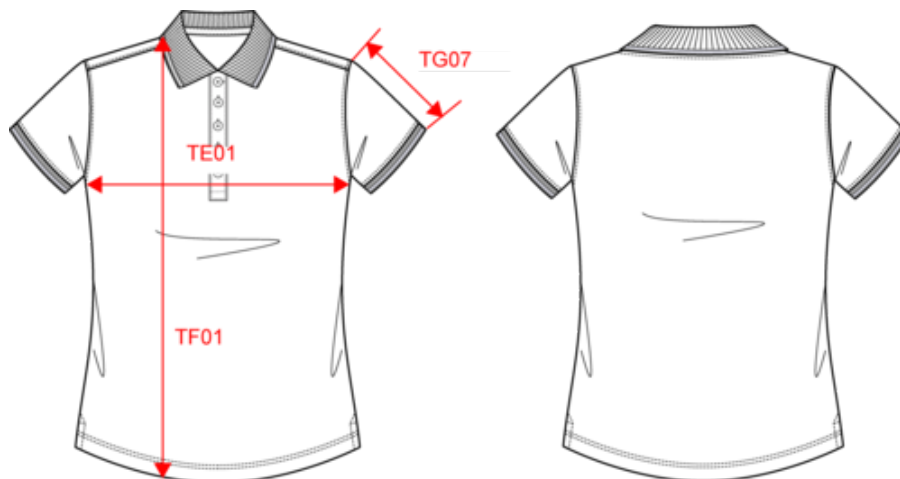

KARIBAN

K251

Ladies' short-sleeved polo shirt

- Ladies' wardrobe must-have for every season.
- Soft texture made from cotton piqué.
- Subtly contrasting piping at neck and on cuffs.

100% cotton piqué. 5 button placket. Contrast taped neck and side slits. Rib with contrast tipping at neck and cuffs. Twin needle finishing at the hem.

Ladies' short-sleeved polo shirt

Dimensions (cm)

Measurements in cm	XS	S	M	L	XL	XXL
TE01 - 1/2 chest width at 1.5cm below armhole	42.00	45.00	48.00	51.00	54.00	57.00
TF01 - Total height from HSP	60.00	62.00	64.00	66.00	68.00	70.00
TG07 - Short sleeve length	12.75	13.25	13.75	14.25	14.75	15.25